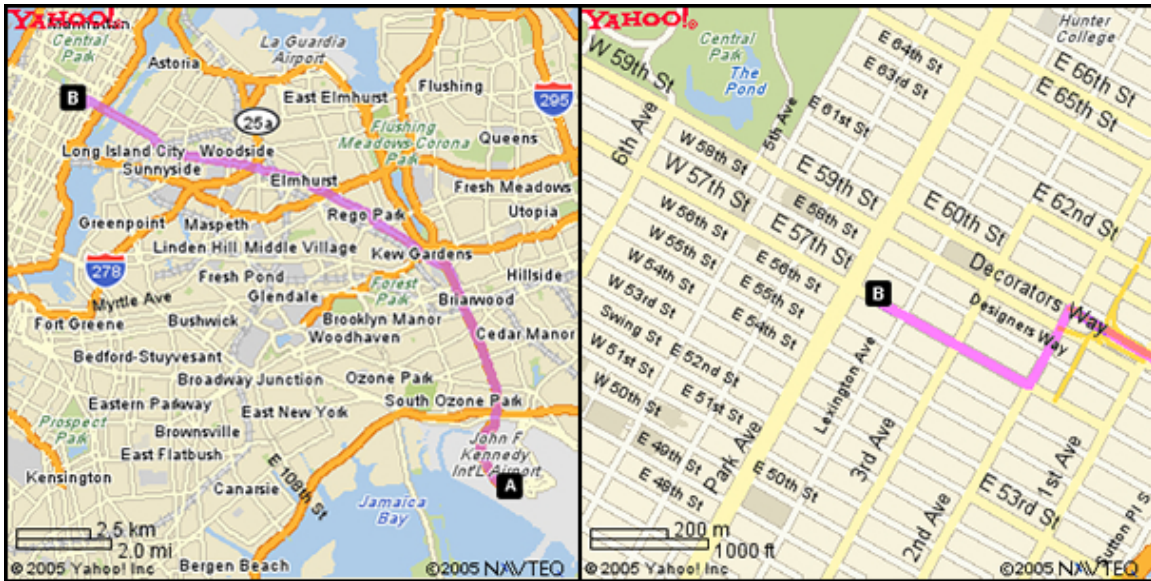

**John F. Kennedy International Airport**  
 to  
**New York City Office @ The Galleria**  
**115 E. 57<sup>th</sup> St, Suite 710**  
**New York, NY 10022**  
 (212) 750-8900

1.	Start going toward the <b>AIRPORT EXIT</b> on <b>I-678 NORTH</b> - go <b>5.1</b> mi
2.	Take exit <b>#9/RT-25</b> onto <b>QUEENS BLVD[RT-25]</b> - go <b>6.9</b> mi
3.	<b>QUEENS BLVD</b> becomes <b>QUEENSBORO BRG</b> - go <b>0.2</b> mi
4.	Take ramp onto <b>QUEENSBORO BRG-LOWER LEVEL</b> - go <b>1.2</b> mi
5.	Take ramp toward <b>2 AVE-SOUTH</b> - go <b>0.2</b> mi
6.	Turn <b>LEFT</b> on <b>2ND AVE</b> - go <b>0.1</b> mi
7.	Turn <b>RIGHT</b> on <b>E 57TH ST</b> - go <b>0.3</b> mi
8.	Arrive at <b>115 E 57TH ST, NEW YORK</b>