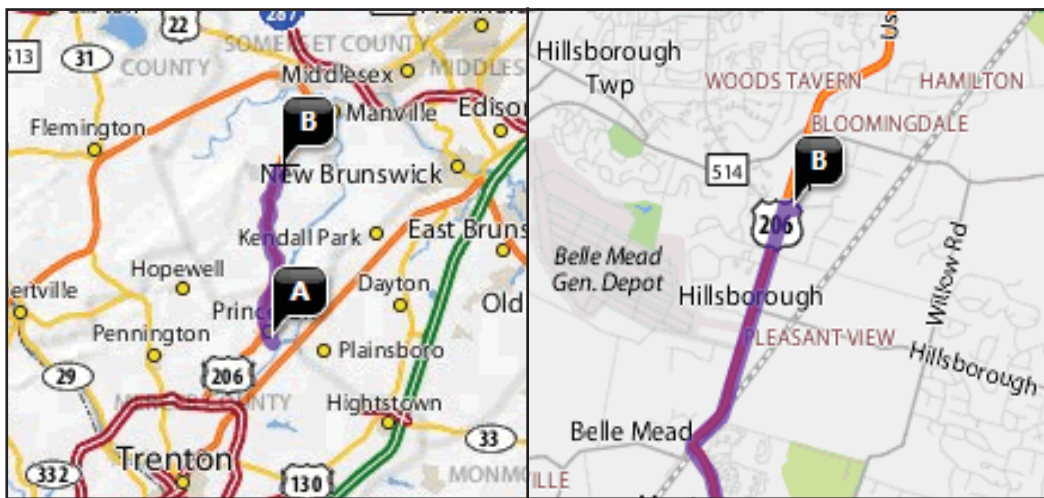

Princeton University
 to
 The Hillsborough Office
 105 Raider Blvd, Suite 203
 Hillsborough, NJ 08844
 (908) 359-8980

1.	Starting at PRINCETON UNIVERSITY on ELM DR going toward NASSAU ST
2.	Turn Right on NASSAU ST(RT-27)
3.	Turn Left on WITHERSPOON ST
4.	Turn Left on VALLEY RD
5.	Turn Right on STATE RD(US-206)
6.	Continue to follow US-206
7.	Turn Right on RAIDER BLVD
8.	Arrive at 105 Raider Blvd, Suite 206, Hillsborough, on the right